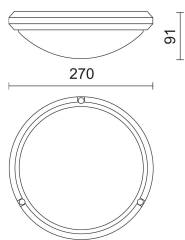

Lighting specifications

i Stated L.O.R. and delivered lumens values are related to standard beam angle versions

Lamp description	HE 75W E27
Watt source (W)	75
Lamp type	HE
Lamp holder	E27
Lamp description	FBT E27 15W
Nominal lumens on thermal regime (lm)	900
Watt source (W)	15
Lamp type	FBT
Lamp holder	E27
Diffuser	Polycarbonate

Physical specifications

Body	Nylon F.G. 30%
------	----------------

Optical specifications

Light distribution	Symmetric
Emission	Direct
Aiming	Fixed

Weight and dimension

Height (mm)	91
Diameter (mm)	270
Weight (Kg)	0.6